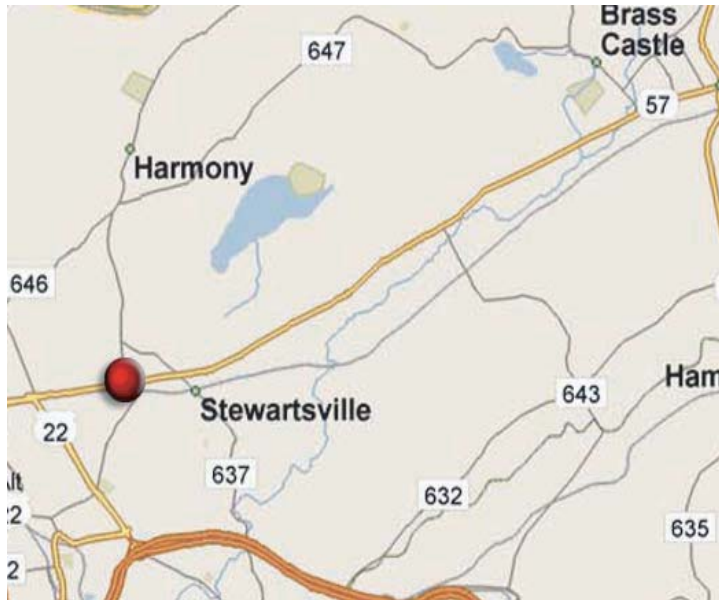

16EL
LOPATCONG TWP - N/S RT 57 @ UNIONTOWN RD (RT 519) F/E

SIZE: 13'6" x 24'

DEC: 24.8

This bulletin is located on one of the most heavily traveled sections of RT 57. Local and commuter traffic view this location as they travel west toward RT 22 and Phillipsburg, as well as north and south on RT 519. The viewing time and visibility of this bulletin is excellent from both RT 519 and RT 57, as there is a traffic light at this intersection.