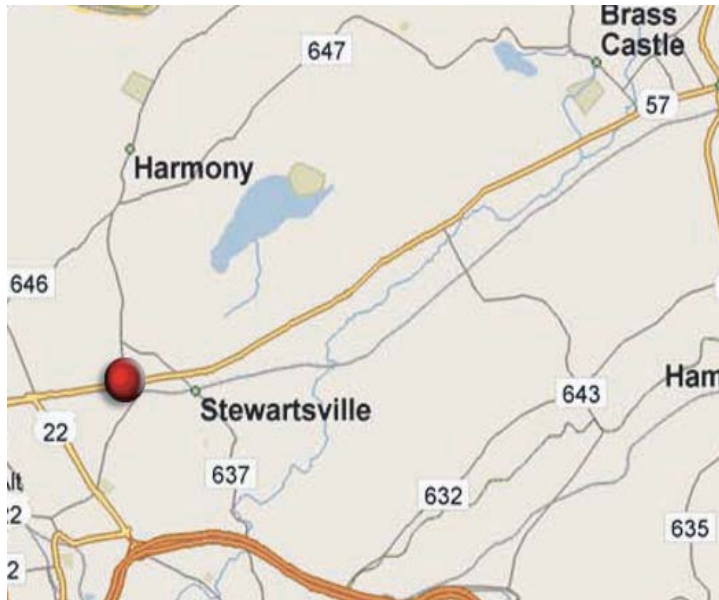

16ER

LOPATCONG TWP - N/S RT 57 @ UNIONTOWN RD (RT 519) F/E

SIZE: 13'6" x 24'

DEC: 24.8

This bulletin is located on one of the most heavily traveled sections of RT 57. Local and commuter traffic view this location as they travel west toward RT 22 and Phillipsburg, as well as north and south on RT 519. The viewing time and visibility of this bulletin is excellent from both RT 519 and RT 57, as there is a traffic light at this intersection.