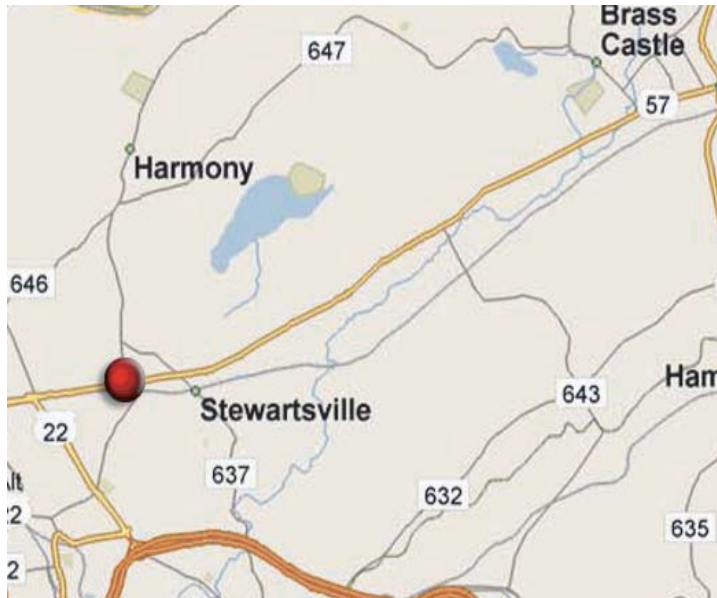

16WL

LOPATCONG TWP - N/S RT 57 @ UNIONTOWN RD (RT 519) F/W

SIZE: 13'6" x 24'

DEC: 16.8

This bulletin is located on one of the most heavily traveled sections of RT 57. Local and commuter traffic view this location as they travel eastbound from Phillipsburg toward Washington. The viewing time and visibility of this bulletin is excellent, as there is a traffic light at this intersection.