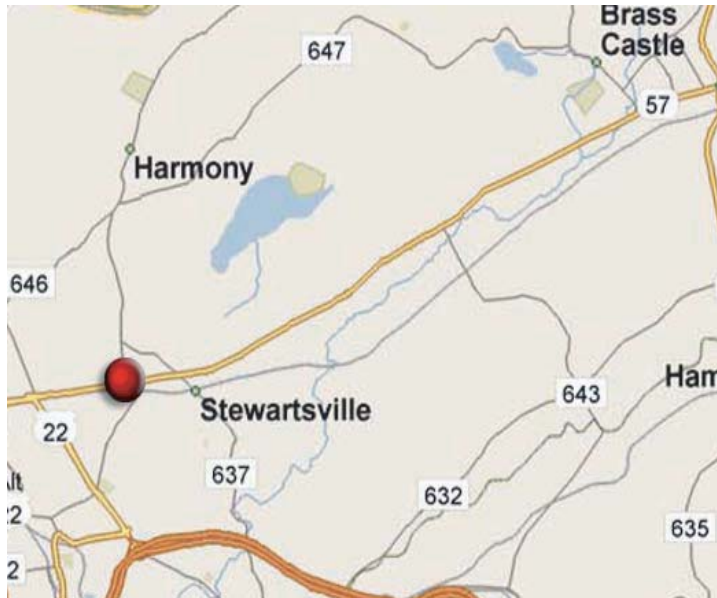

16WR

LOPATCONG TWP - N/S RT 57 @ UNIONTOWN RD (RT 519) F/W

SIZE: 13'6" x 24'

DEC: 16.8

This bulletin is located on one of the most heavily traveled sections of RT 57. Local and commuter traffic view this location as they travel eastbound from Phillipsburg toward Washington. The viewing time and visibility of this bulletin is excellent, as there is a traffic light at this intersection.