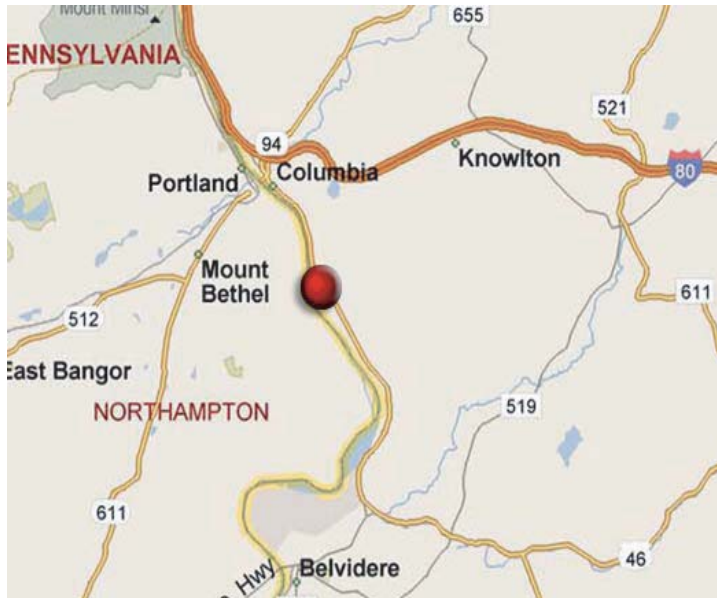

24W

KNOWLTON TWP. - S/S RT 46 W/O RAMSEYBURG RD. F/W

SIZE: 8' X 12'

DEC: 21.8

This bulletin is located on a heavily traveled section of RT 46. Local and commuter traffic view this location as they travel east into the heart of Warren County. Located just to the west is the junction of RT 80 and RT 94.