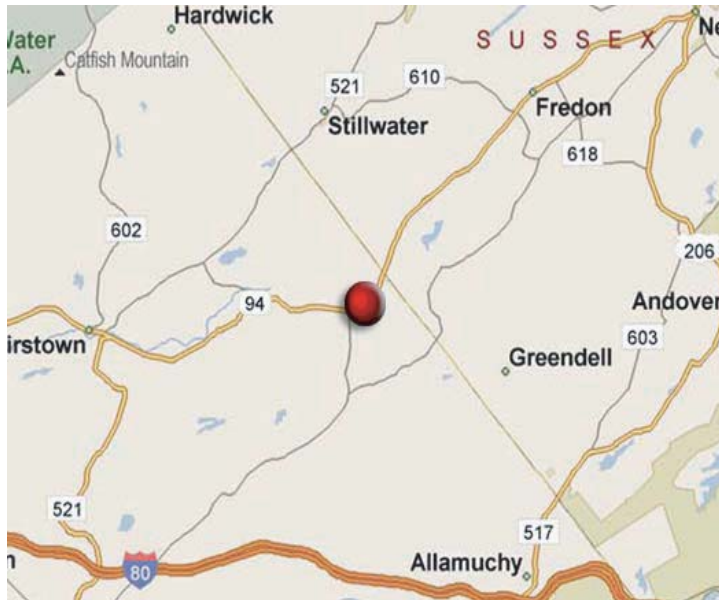

25S

FRELINGHUYSEN - E/S RT 94 N/O RT 661 F/S

SIZE: 8' X 12'

DEC: 12.4

This bulletin is located on RT 94 just south of the county line of Sussex. Commuters view this highly visible location as they travel northbound from Warren County into Sussex County. Located just a few miles to the south are the major highways of RT 46 and RT 80.