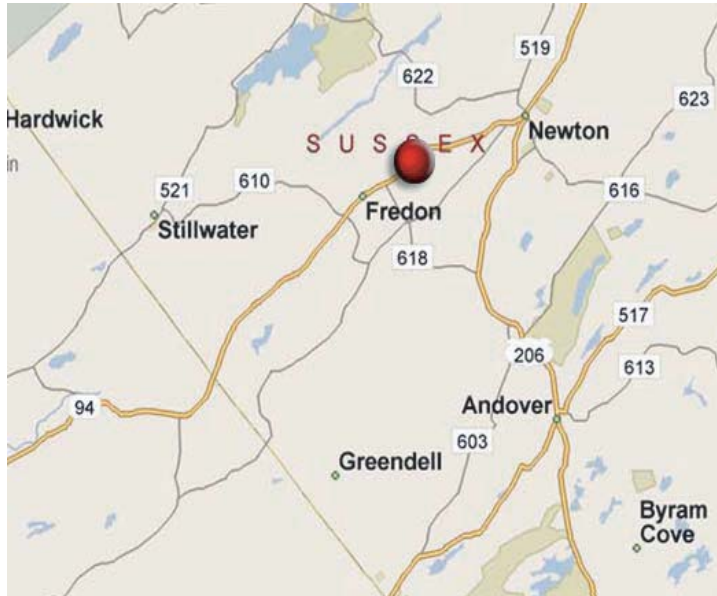

26NL

Fredon Township - W/S Rt94 1/4 Mile S/O Anderson Hill Rd F/N

SIZE: 11' x 23'

DEC: 10.3

This bulletin is located on RT 94 just north of the county line of Warren. Commuters view this highly visible location as they travel southbound from Sussex County into Frelinghuysen. Much of the traffic viewing this location is heading toward RT 46 and RT 80 located just a few miles to the south.