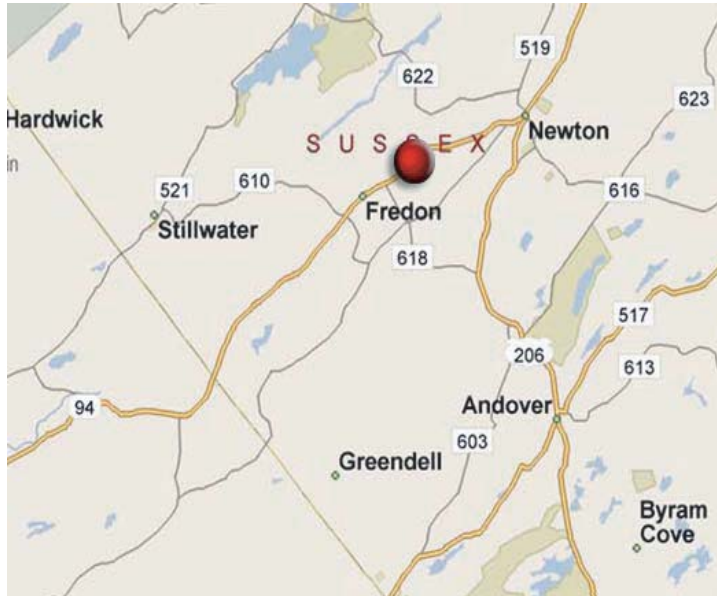

26NR

Fredon Township - W/S Rt94 1/4 Mile S/O Anderson Hill Rd F/N

SIZE: 11' x 23'

DEC: 10.3

This bulletin is located on RT 94 just north of the county line of Warren. Commuters view this highly visible location as they travel southbound from Sussex County into Frelinghuysen. Much of the traffic viewing this location is heading toward RT 46 and RT 80 located just a few miles to the south.