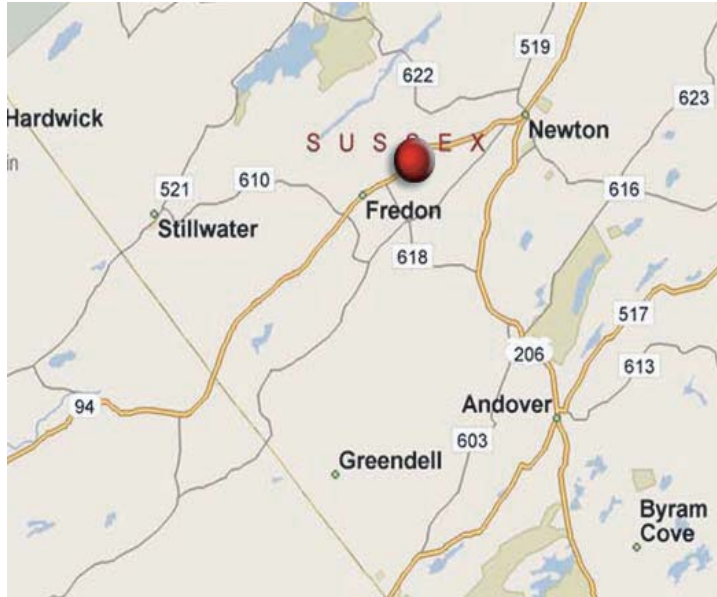

26SL

Fredon Township - W/S Rt94 1/4 Mile S/O Anderson Hill Rd F/S

SIZE: 11' x 23'

DEC: 10.3

This bulletin is located on RT 94 just north of the county line of Warren. Commuters view this highly visible location as they travel northbound towards Sussex County from Frelinghuysen. Much of the traffic viewing this location is heading from RT 46 and RT 80 located just a few miles to the north.