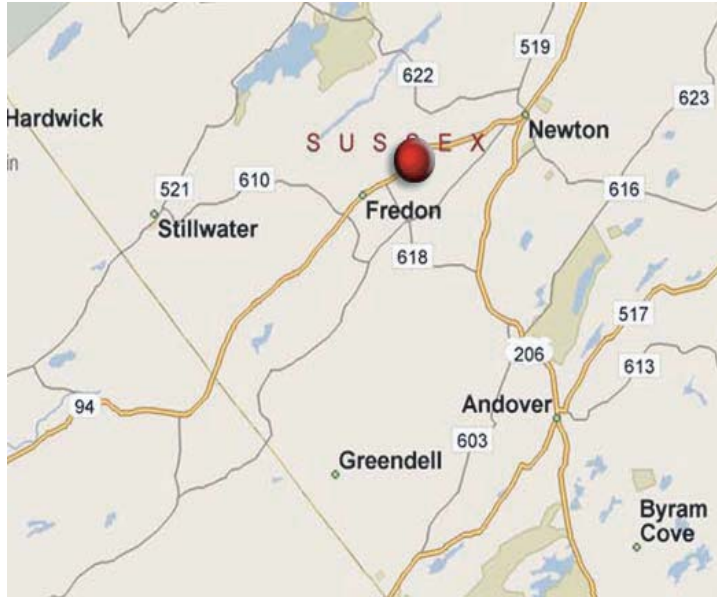

26SR

Fredon Township - W/S Rt94 1/4 Mile S/O Anderson Hill Rd F/S

SIZE: 11' x 23'

DEC: 10.3

This bulletin is located on RT 94 just north of the county line of Warren. Commuters view this highly visible location as they travel northbound towards Sussex County from Frelinghuysen. Much of the traffic viewing this location is heading from RT 46 and RT 80 located just a few miles to the north.