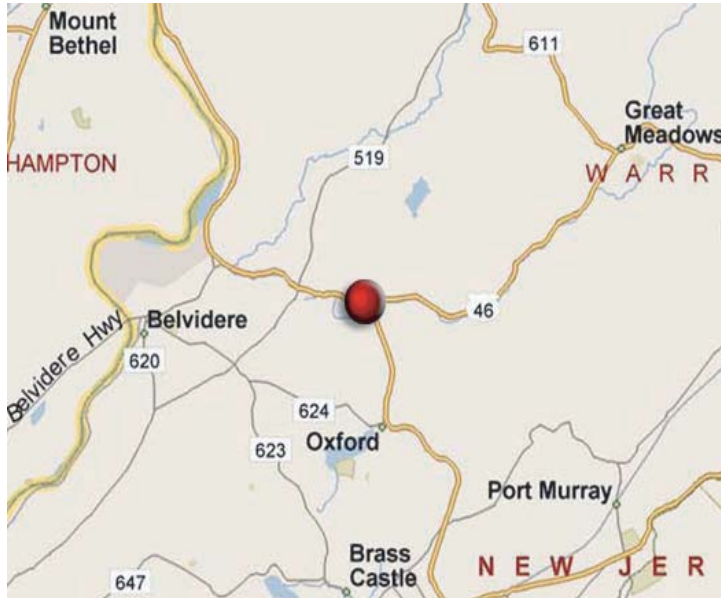

28E

BUTTZVILLE - N/S RT46 @ HOYT LANE (1/2 MILE W/O RT31) F/E

SIZE: 10' x 12'

DEC: 21.8

This bulletin is located on a heavily traveled section of RT 46. Local and commuter traffic view this location as they travel west toward Belvidere, the heart of Warren County, RT80 and Pennsylvania.