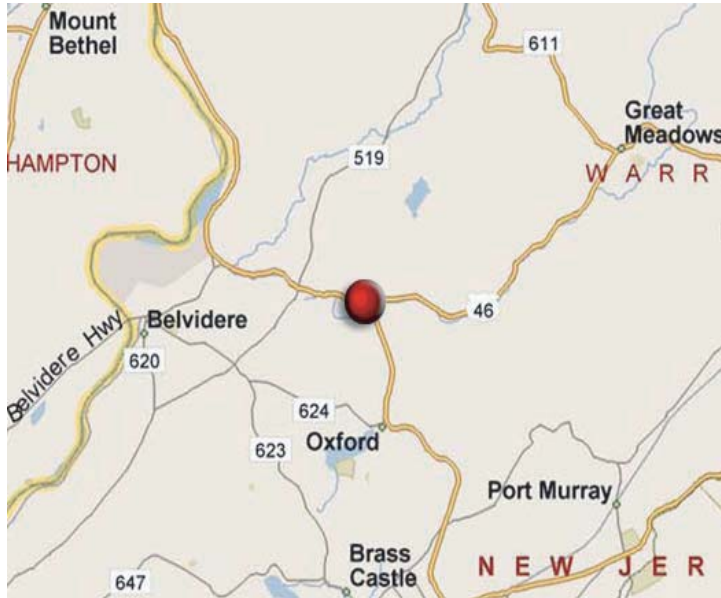

28W
BUTTZVILLE - N/S RT46 @ HOYT LANE (1/2 MILE W/O RT31) F/W

SIZE: 10' x 12'
DEC: 21.8

This bulletin is located on a heavily traveled section of RT 46. Local and commuter traffic view this location as they travel east toward RT31, Morris and Hunterdon counties.